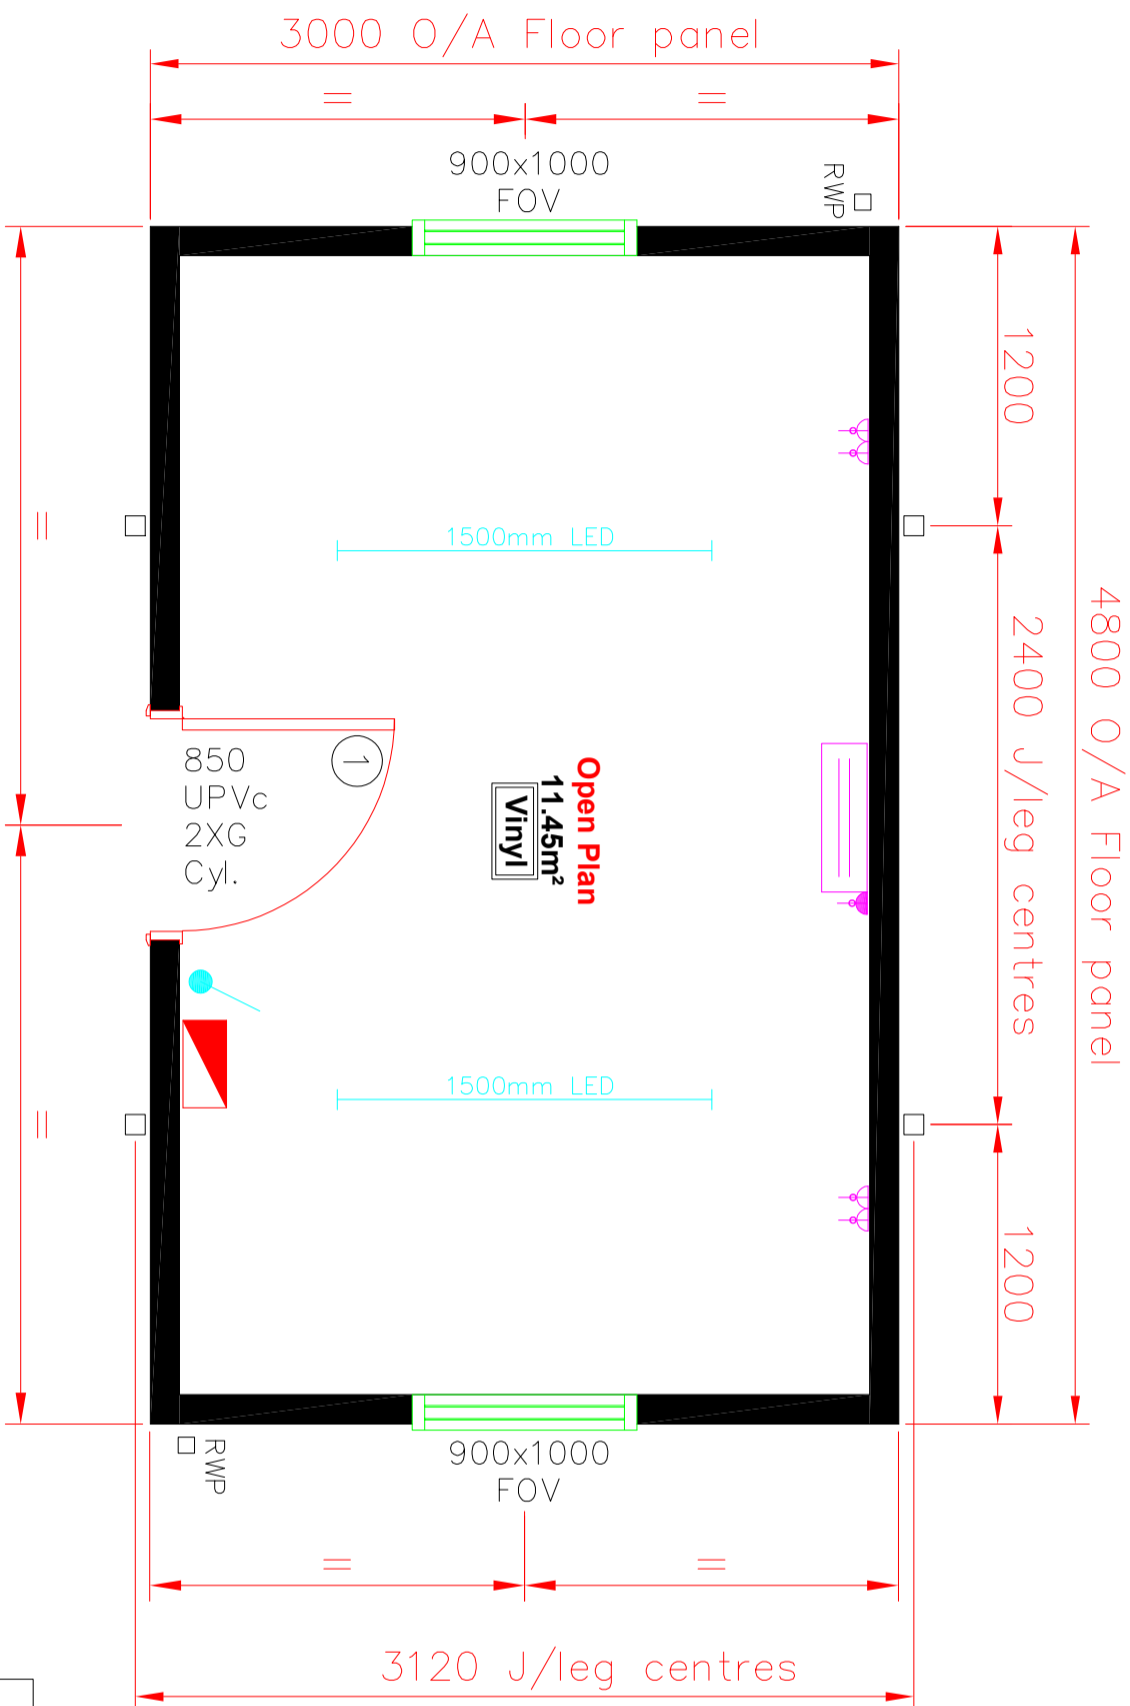

Drawing number

Issue

NOTES

Colours & finishes	Sizes & Heights
Main Body = Plastisol Goosewing grey 10A05	Ceiling Height = 2250mm
External Door = White UPVc	
Fascia = Plastisol Merlin grey 18B25	
Corners = Plastisol Merlin grey 18B25	
Jackleg colours = Painted Merlin grey 18B25	
Floor Covering = Vinyl flooring – Grey	
Rainwater Goods = White square	
Windows = White UPVc	
Internal Wall = White vinyl faced plasterboard	
Internal Ceiling = White vinyl faced plasterboard	
Internal skirting = White 2 part plastic	

By	Date	Rev

Client: _____

Project: _____

Title: Plan Layout
16'x10'

Drawn: MJC Date 31/07/2023

Scale: 1:50 Drawing Size A3

Drawing number: EMB5643-01 Issue: _____

EXCEL MODULAR BUILDINGS